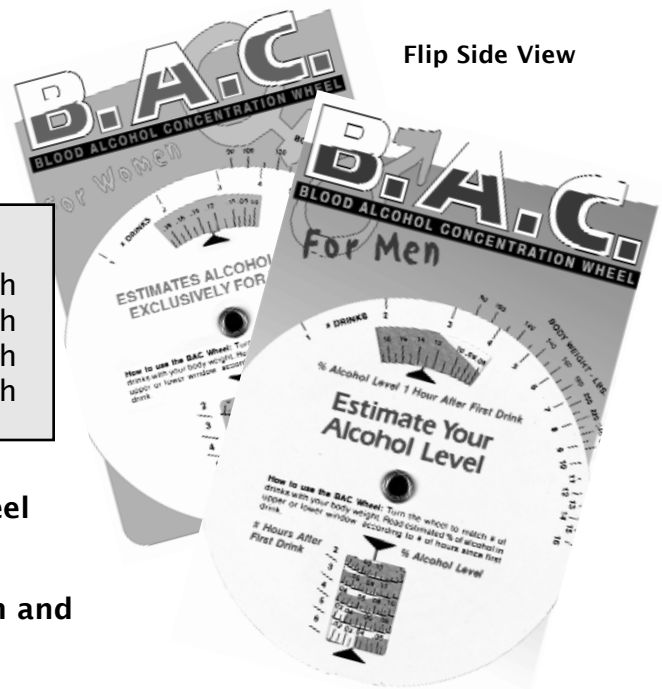

# Men/Women Combo B. A. C Wheel

Cat. #404-MW  
#404-MW-S

Qty:	Price
25-99	\$ .69 each
100-499	\$ .65 each
500-4999	\$ .59 each
5000 +	\$ .54 each

- Men's BAC Wheel on one side, Women's BAC Wheel on other side.
- Instantly compares the effects of alcohol on men and women.
- Calculates alcohol level based on number of drinks and body weight.
- Shows declining alcohol level hour by hour.
- Estimates based on Widmark Formula.
- Spanish version now available.

Our Men/Women Combo BAC Wheel is two BAC Wheels in one! One side shows the BAC Wheel for women. Flip the wheel over, and the second side shows the BAC Wheel for Men. We color-coded each side (blue for men, magenta for women) to grab the user's attention and to make the wheels easy and fun to use. Our new Spanish version men/women Combo Bac Wheel has been completely translated into Spanish.

These wheels make a great hands-on teaching tool for alcohol education programs. The wheels allow users to instantly see how alcohol affects women differently from men. The Combo BAC Wheel also includes a brief section on the scientific facts that explain why alcohol creates increased intoxication in women.

The wheels function like calculators to estimate alcohol levels based upon number of drinks, body weight, and time spent drinking. To use the BAC Wheel, the user turns the wheel to line up the number of drinks with his/her body weight. The upper window indicates the estimated alcohol level one hour after drinking. The lower window estimates the declining alcohol hour by hour for the next six hours after drinking. We based our calculations on the Widmark formula to ensure scientific accuracy.